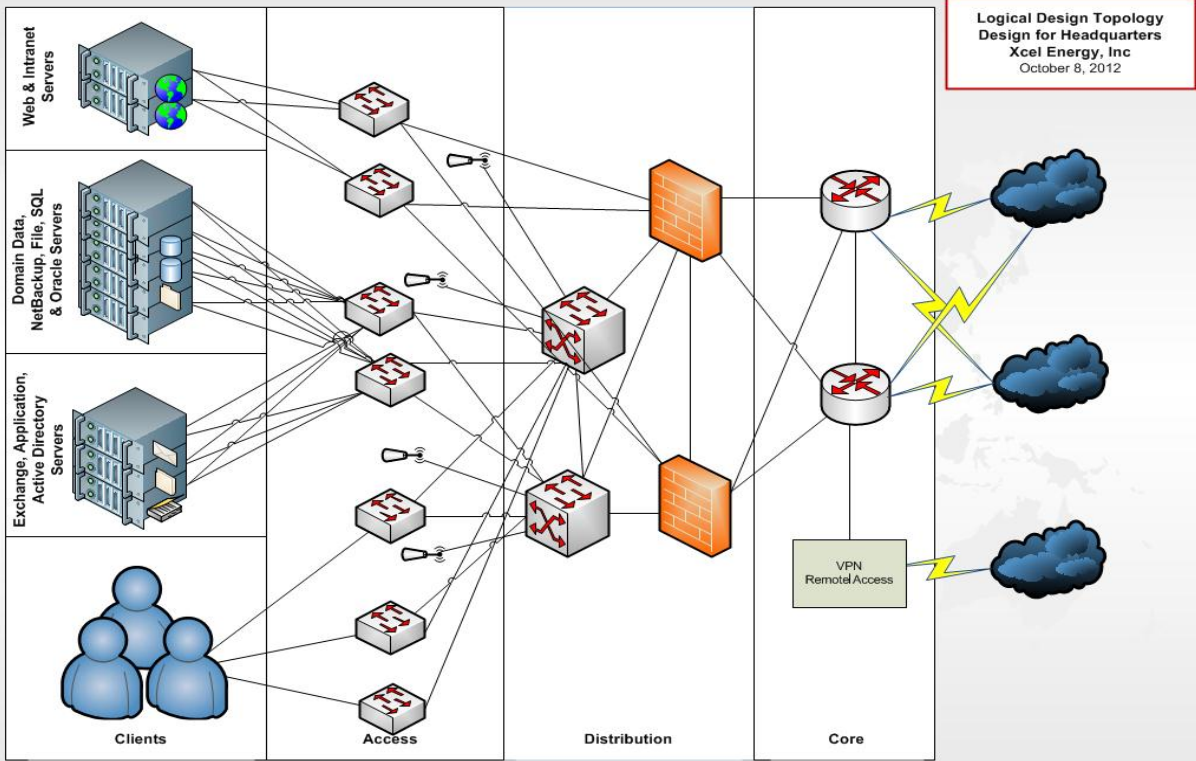

VTECHS Network Designs

VTechs Network Designs

Logical Design Topology
Design for Branch
Xcel Energy, Inc
October 8, 2012

VTECHS Network Designs

VTECHS Network Designs

Physical Design Topology
Design for Branch
Xcel Energy, Inc
October 8, 2012