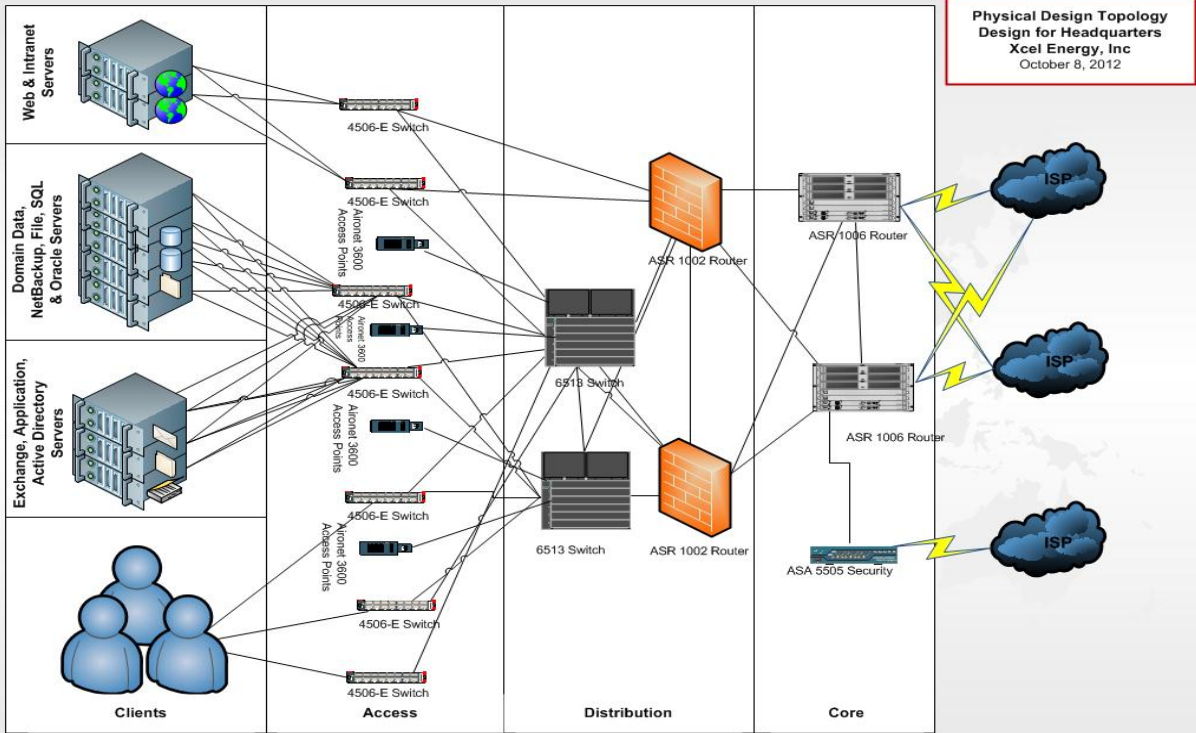

VTECHS Network Designs

VTechs Network Designs

Logical Design Topology
Design for Branch
Xcel Energy, Inc
October 8, 2012

VTECHS Network Designs

VTECHS Network Designs

Physical Design Topology
Design for Branch
Xcel Energy, Inc
October 8, 2012